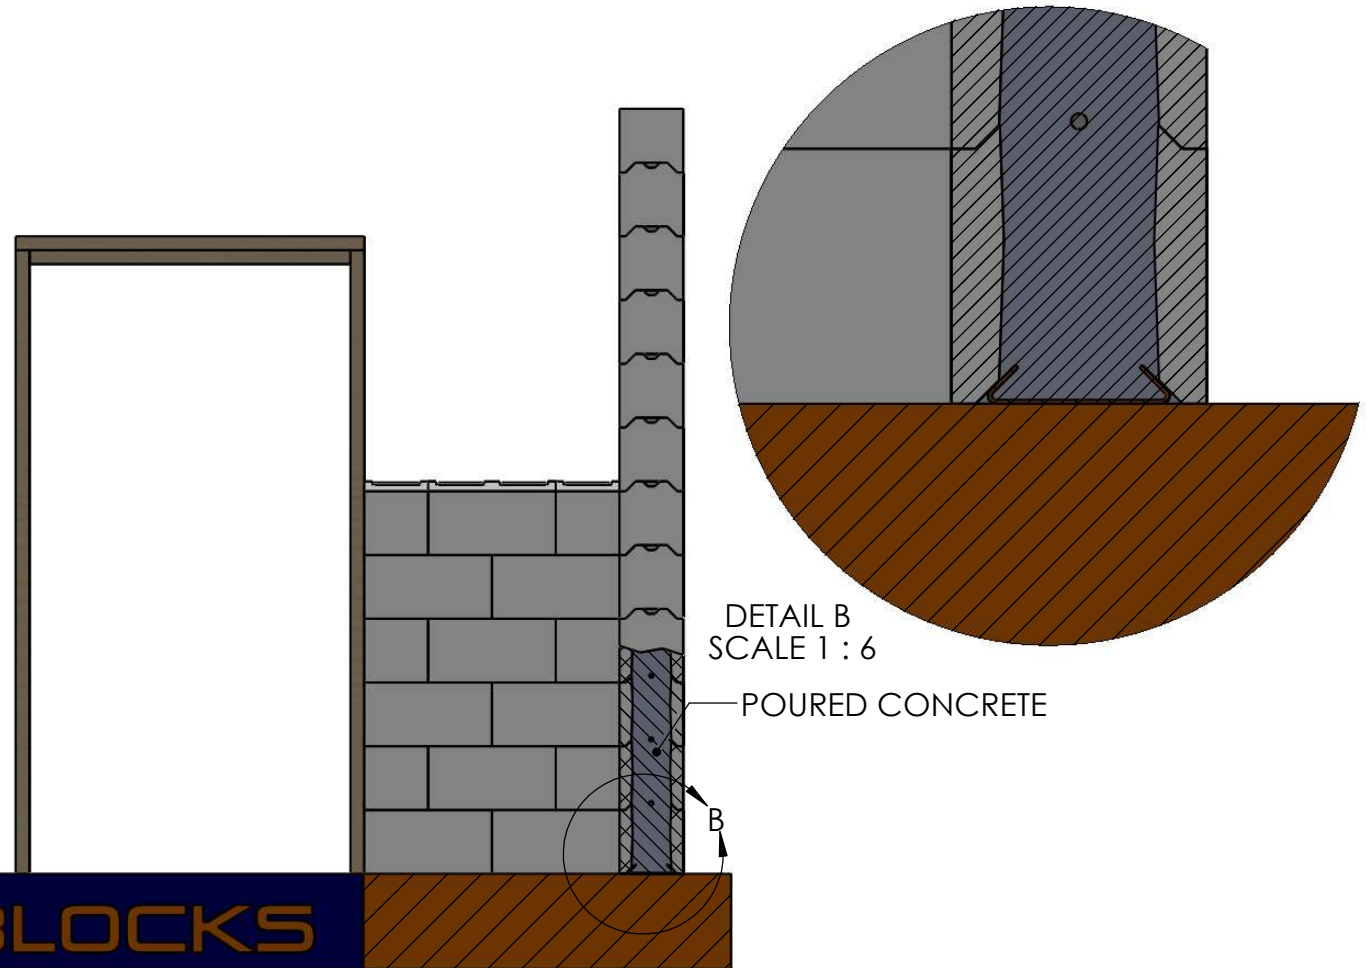

EZSTACK BLOCKS

DETAIL B
SCALE 1 : 6

POURED CONCRETE

B